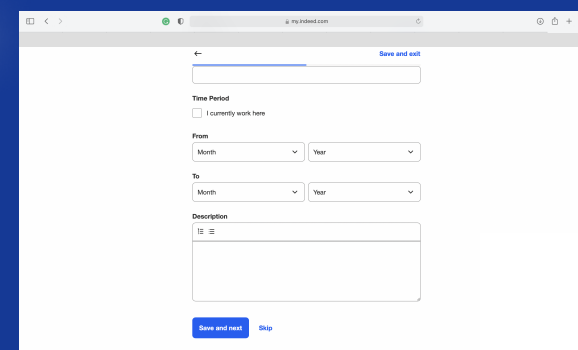

# User flow

## Desktop interface

Home page

Resume tab

Resume maker

Personal details

Education details

Work experience

Privacy settings

Additional info

Finish

Profile tab

Review

Review

Add top skills