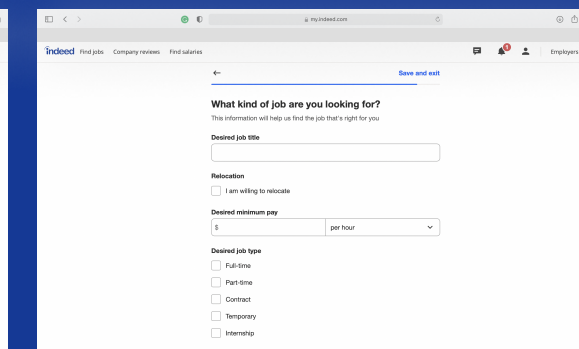

Additional info