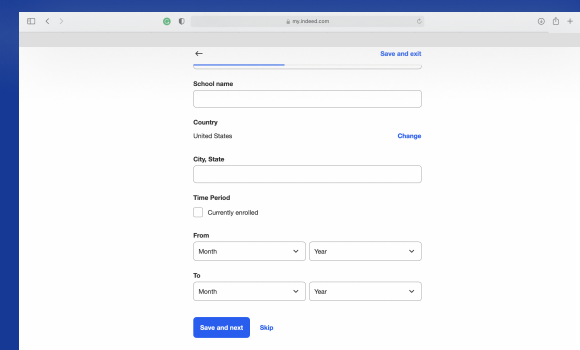

## Desktop interface

Home page

Resume tab

Resume maker

Personal details

Education details

Work experience

Privacy settings

Additional info

Finish

Profile tab

Review

Review

Add top skills